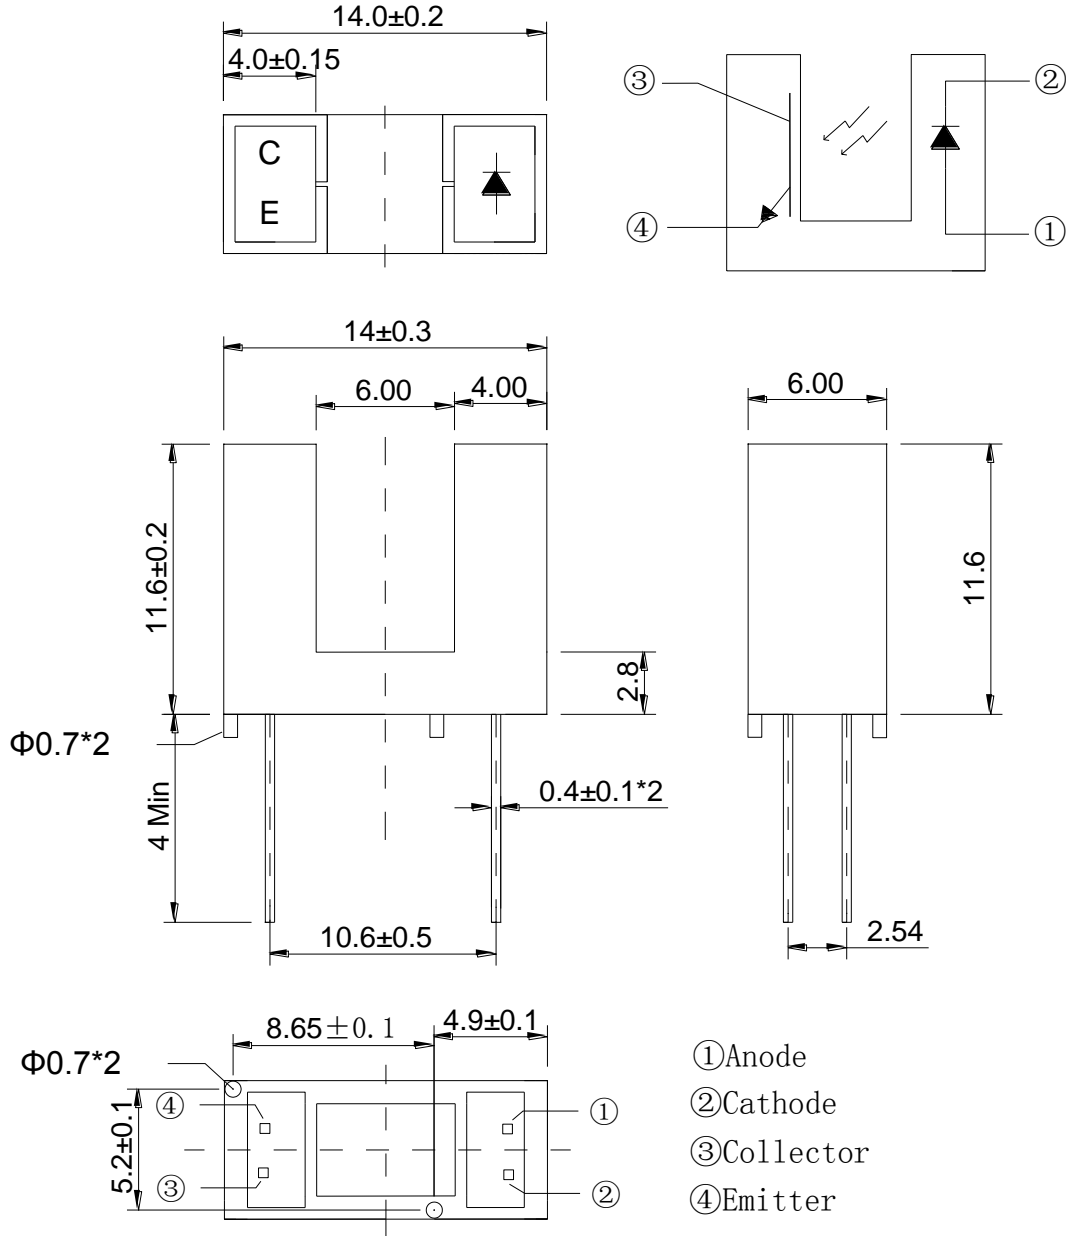

LG-ITR2C-554624

DATA SHEET

SPEC.NO.: SZ19060410
DATE: 2019/06/04
REV. A/0

Approved By:

Checked By:

Prepared By:

■ Features

-
-
-
-
-

The LG-ITR2C-554624

-
-
-
-
-

■ Device Selection Guide

Device No.	Chip Material	LENS COLOR

Package Dimensions

Notes:

1. All dimensions are in millimeters.
2. Tolerance is ± 0.20 mm unless otherwise noted.
3. Lead spacing is measured where the leads emerge from the package.