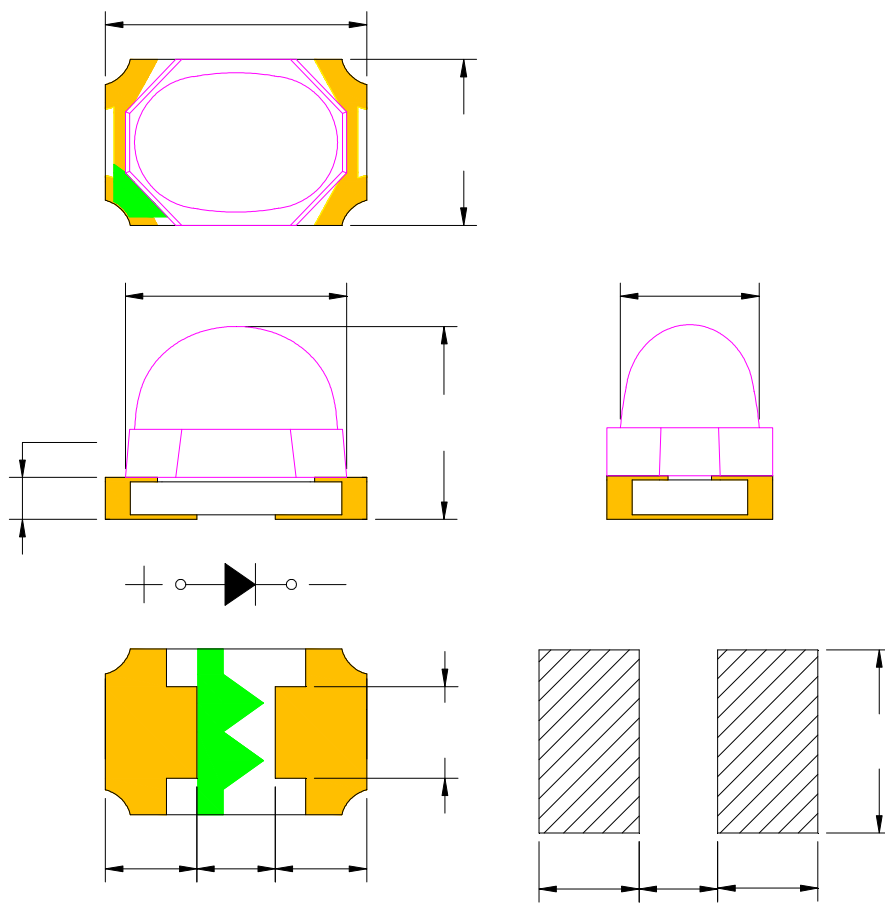

Features

Package Dimension

Notes:

Absolute Maximum Ratings at Ta=25

1. Storage and operating:

2. Peak Forward Current:

3. Caution in ESD:

LIGHT