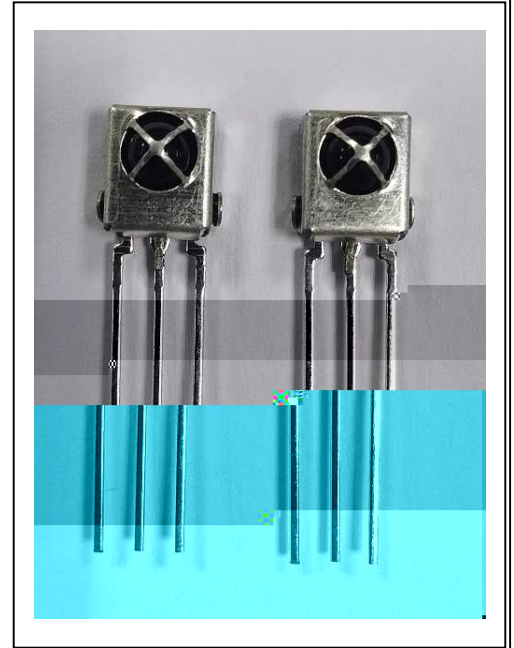

LLC

Minimum Burst Length $t_{burst}$ ( number of pulses per burst)	200us
Minimum Burst Gap time $t_{burst\_gap}$ ( number of pulses per burst) between two burst	300us
Minimum pause time ( for full frame repeat code )	< 1 ms