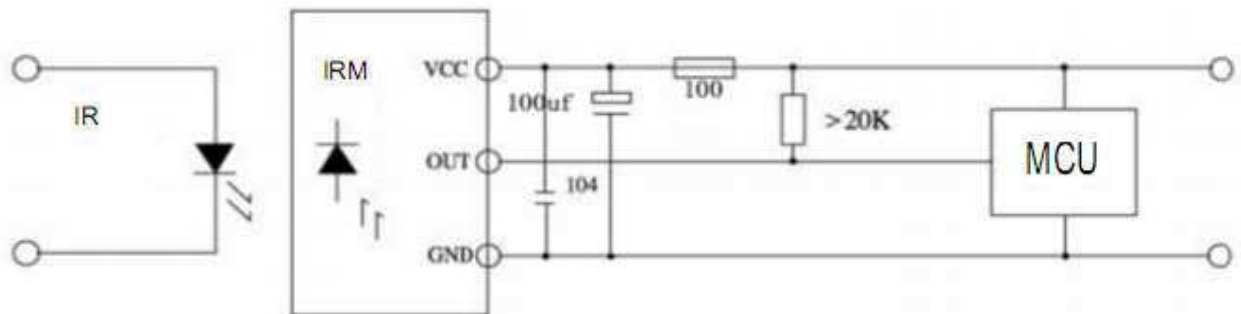

LLC

Minimum Burst Length $t_{burst}$ ( number of pulses per burst)	200us
Minimum Burst Gap time $t_{burst\_gap}$ ( number of pulses per burst) between two burst	300us
Minimum pause time ( for full frame repeat code )	< 1 ms