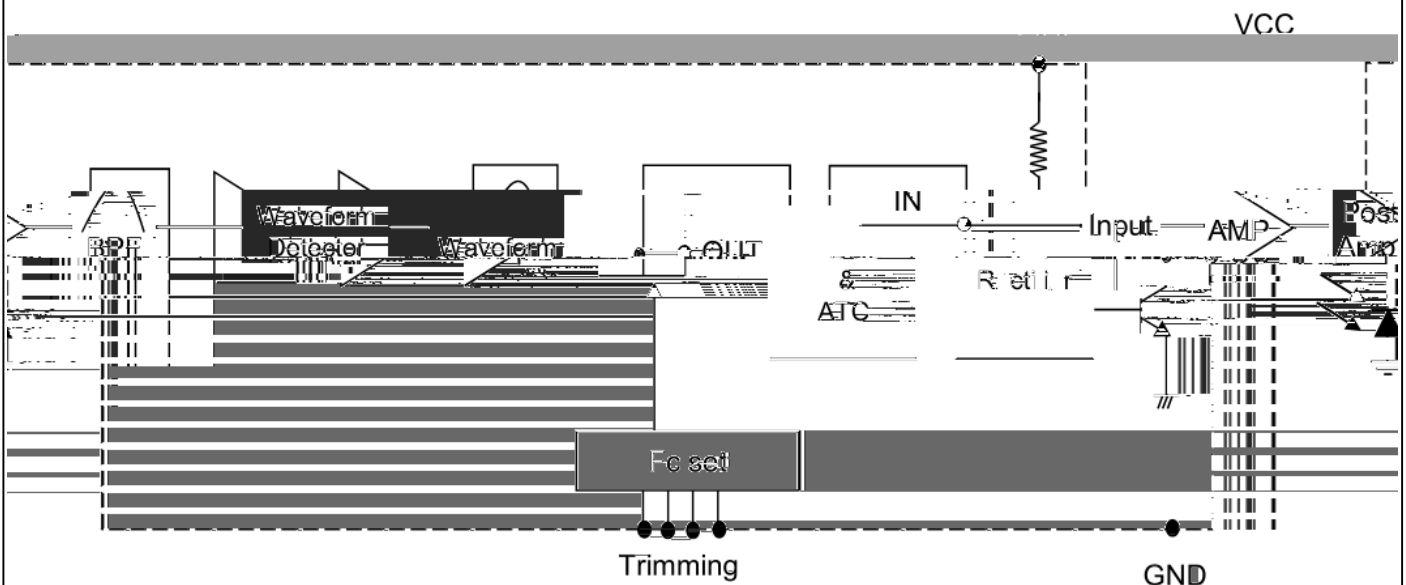

LLC

Minimum Burst Length $t_{burst}$ ( number of pulses per burst)	200us
Minimum Burst Gap time $t_{burst\_gap}$ ( number of pulses per burst) between two burst	300us
Minimum pause time ( for full frame repeat code )	< 1 ms