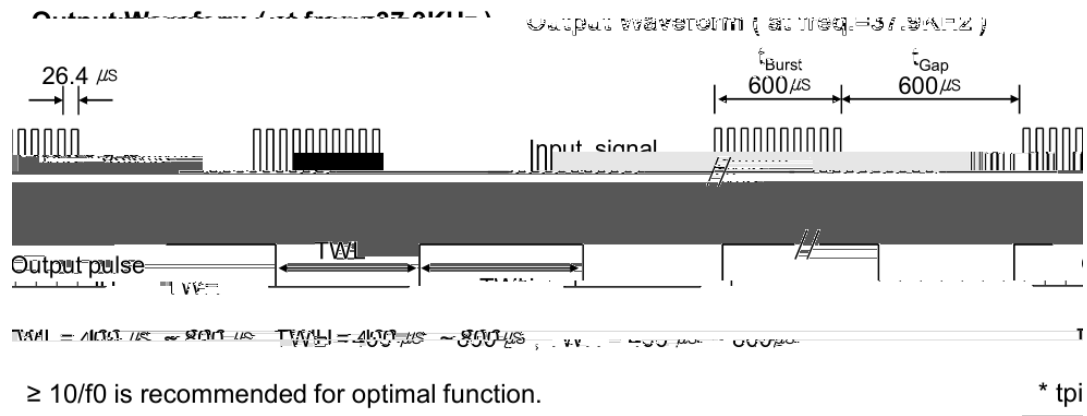

LLC

Minimum Burst Length $t_{burst}$ ( number of pulses per burst)	200us
Minimum Burst Gap time $t_{burst\_gap}$ ( number of pulses per burst) between two burst	300us
Minimum pause time ( for full frame repeat code )	< 1 ms