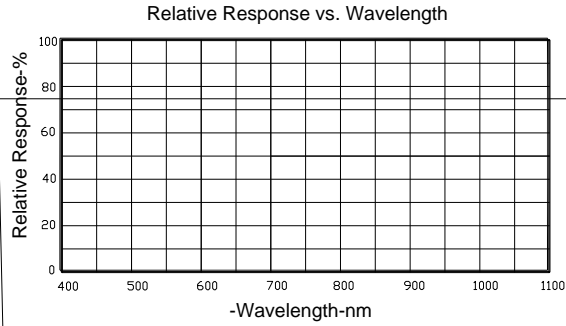

Typical Electrical / Optical Characteristics Curves (25°C Ambient Temperature Unless Otherwise Noted)

RIGHT

Part No. LG-05PD4D94Q-5116AA

LG-QR-R009-01