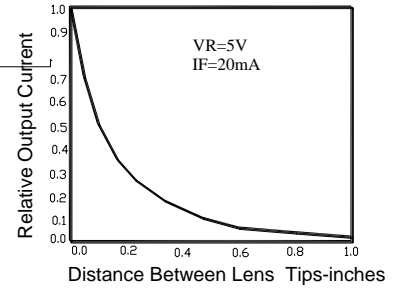

Typical Electrical / Optical Characteristics Curves (25°C Ambient Temperature Unless Otherwise Noted)

RIGHT

Part No. LG-05PD4D94Q-5116AA

LG-QR-R009-01