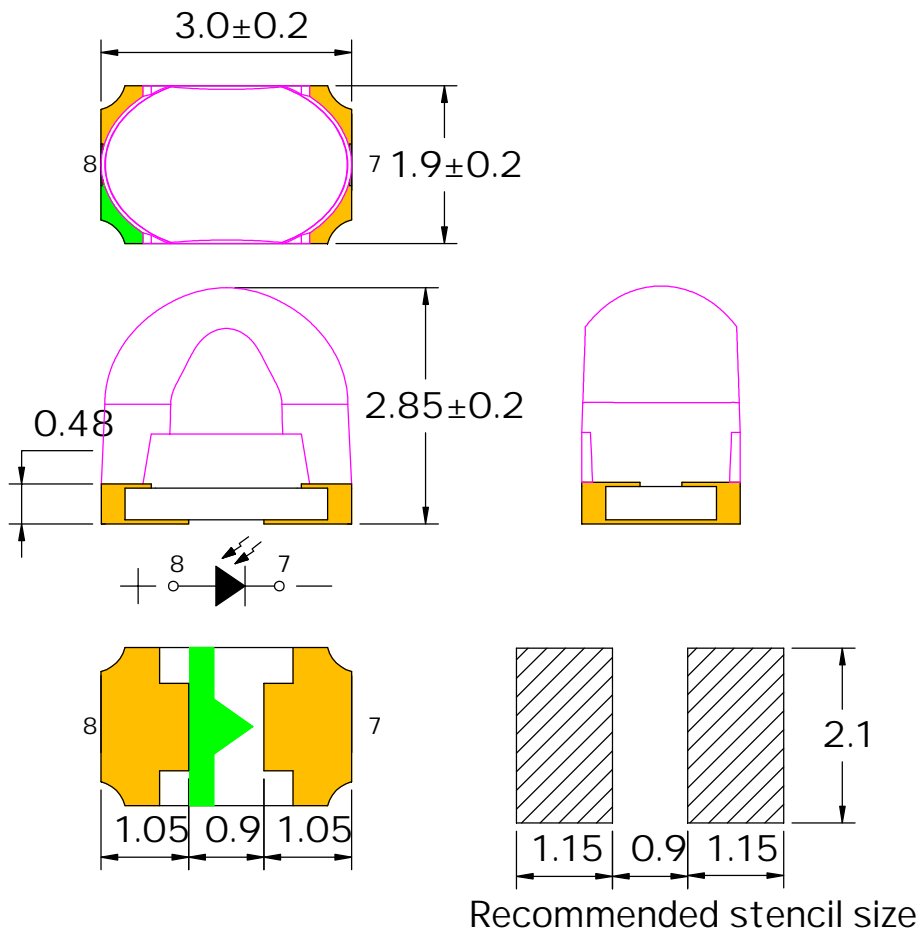

SL-T3020PDB020-L285-E

PHOTO Diode

NO : 89120503
D : 2021/01/14
R : A4

Features

- i ~~100%~~
- i ~~100%~~
- i ~~100%~~
- i ~~100%~~
- i ~~100%~~ 90°

Package Dimension

10	11	12	
S020D20-285-E	5	3	

Notes: