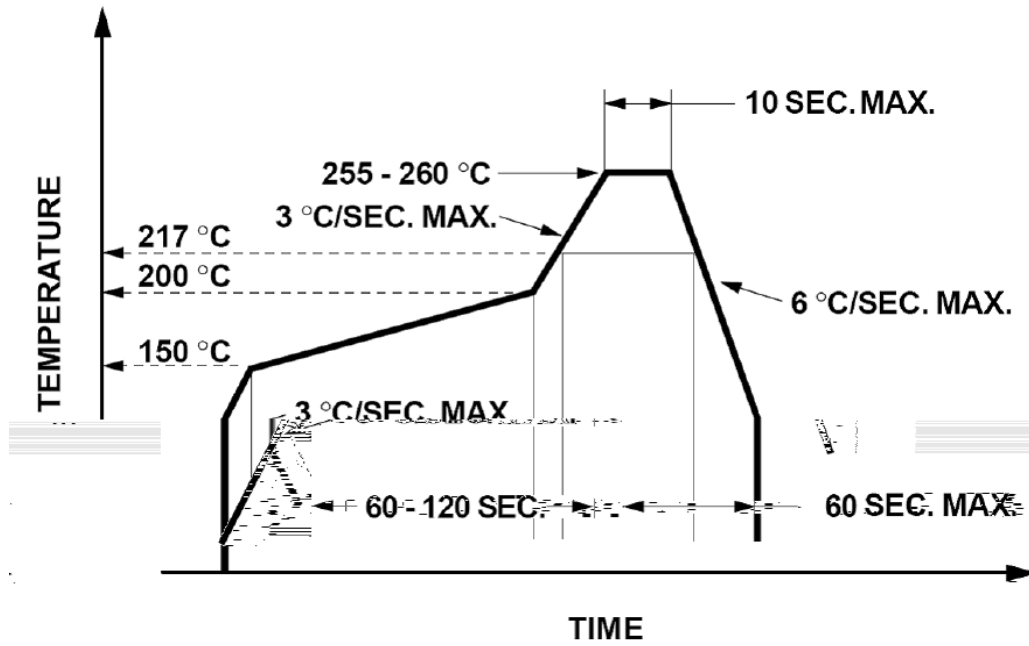

SL-T3020IRC050-L223-C-S

Features

Package Dimension

Notes:

Absolute Maximum Ratings at Ta=25

1. Storage and operating:

2. Peak Forward Current:

3. Caution in ESD:

°C