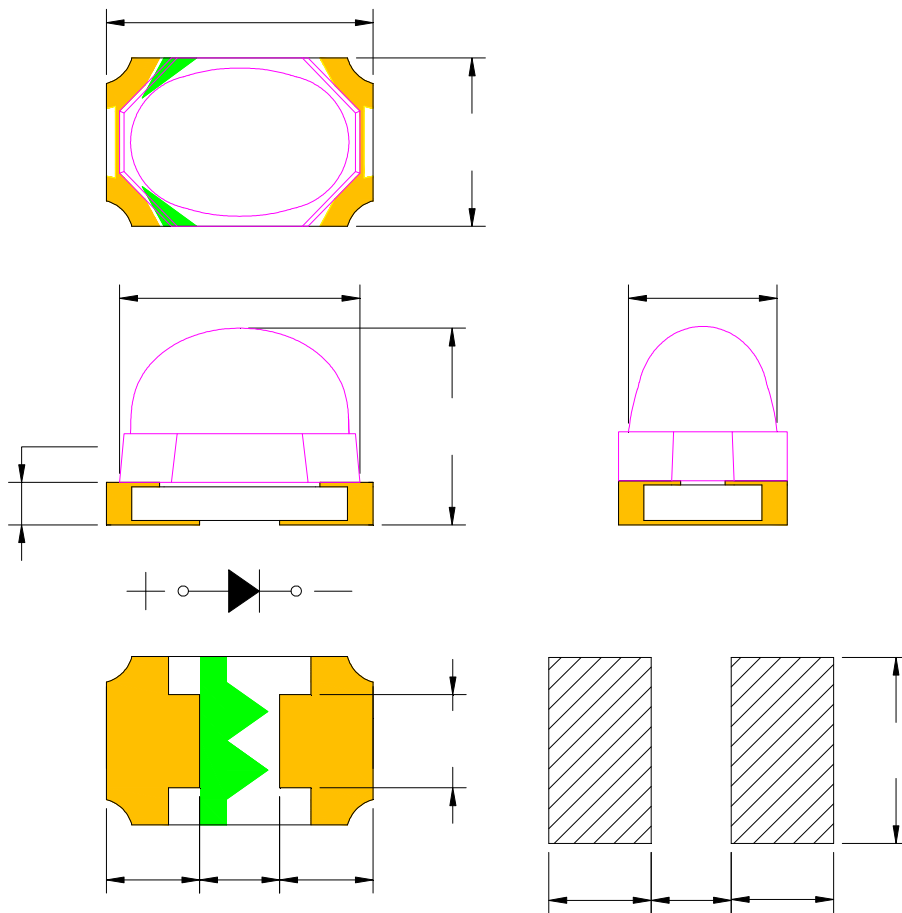

SL-T3020IRC050-L223-C-S

Features

Package Dimension

Notes:

Absolute Maximum Ratings at Ta=25

1. Storage and operating:

2. Peak Forward Current:

3. Caution in ESD:

°C